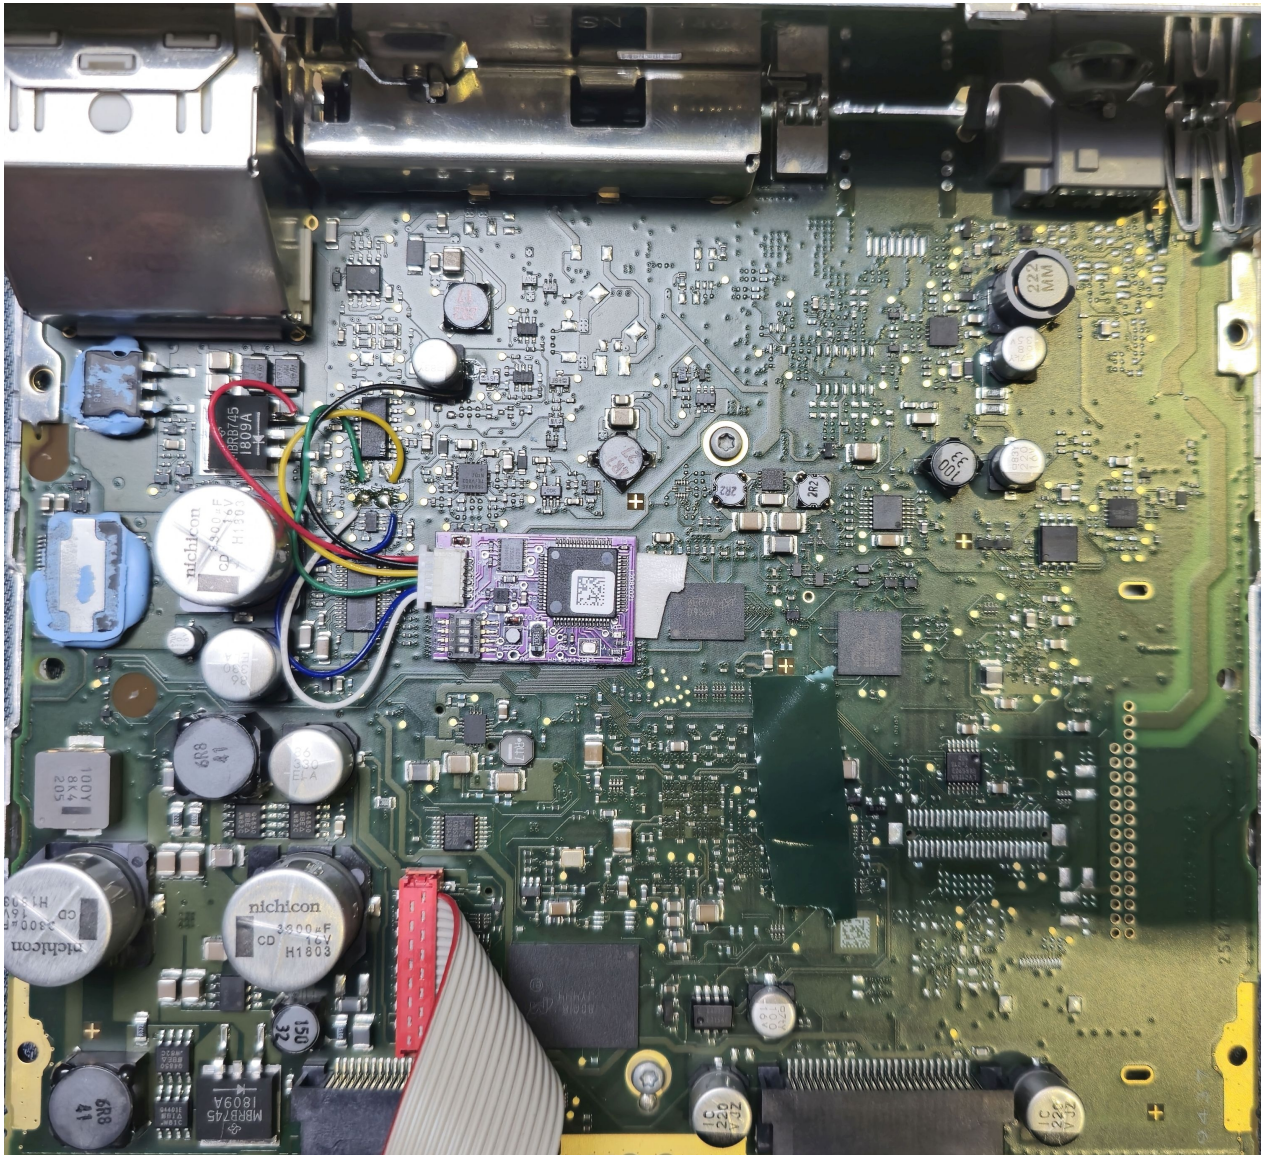

Install Can Filter give possibility to install donor radio to other car.

LCN2 (Connect 2):

Juke 2011...2014
Micra 2011...2013
Note 2011...2014
QASHQUI 2011...2017
X-Trail 2013...2017

LCN2Kai (Connect3):

Juke 2014...
Micra 2015...
Note 2015...
Pulsar 2014...
QASHQUI 2013...
TIIDA 2014...
X-Trail 2015...
Navara 2015...

LNC2

Internal Connection

Internal Connection

External Connection

External Connection LCN2

Note: For Test Radio on Bench please Connect Test PIN to GND

Front

LCN2Kai

Internal Connection

Connection is same as LCN2

External Connection

External Connection LCN2Kai

Note: For Test Radio on Bench please Connect Test PIN to GND

Front

Connect 4

External