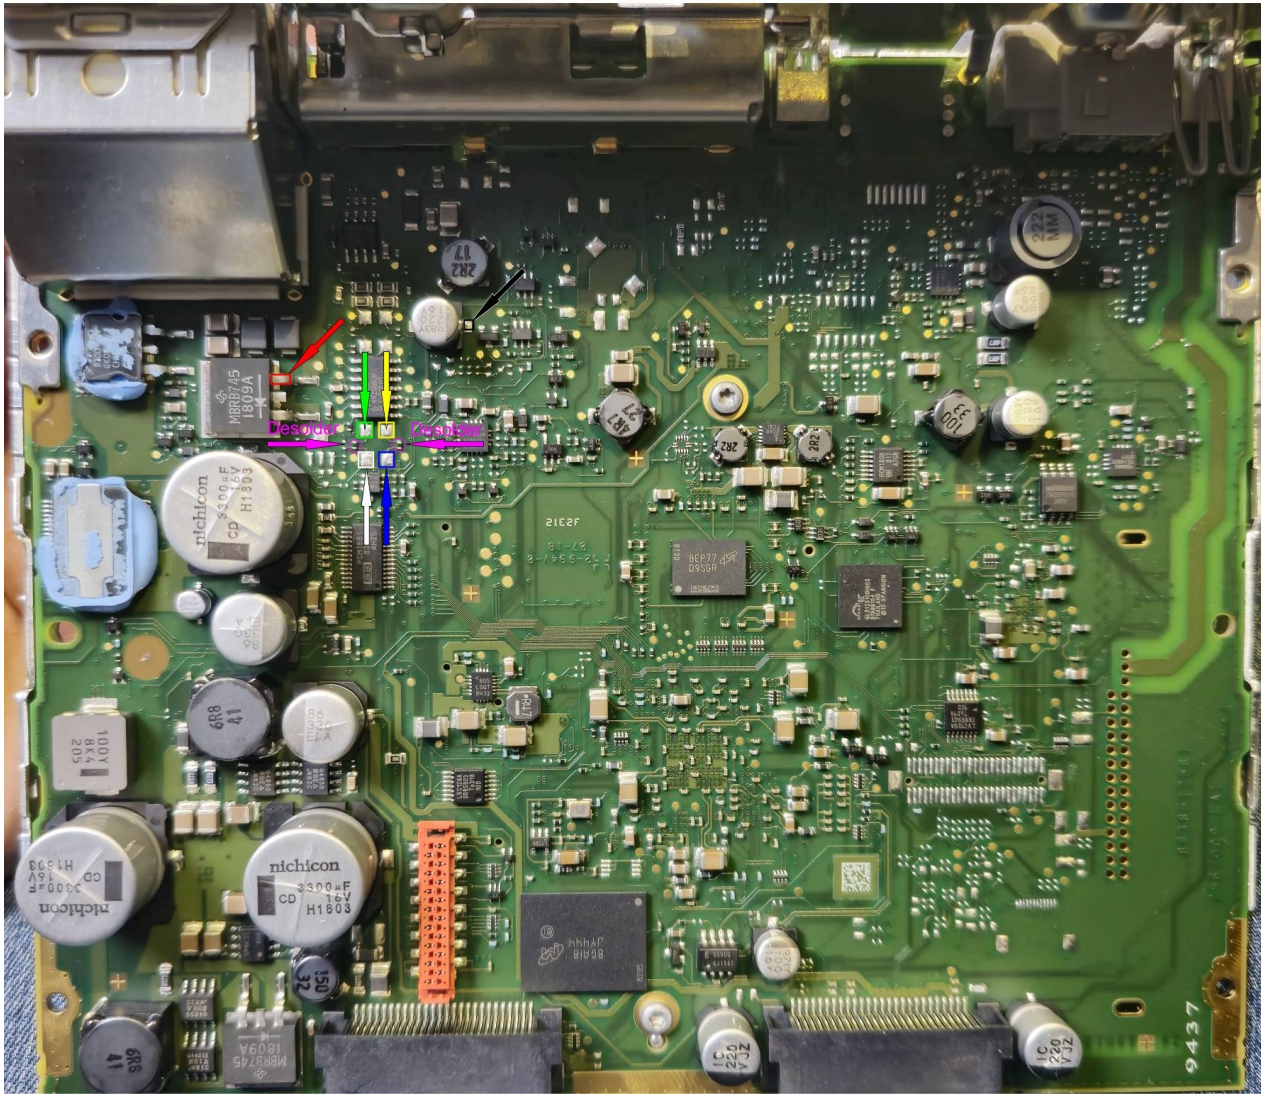

Install Can Filter give possibility to install donor radio to other car.

LCN2 (Connect 2):

Juke 2011...2014
Micra 2011...2013
Note 2011...2014
QASHQUI 2011...2017
X-Trail 2013...2017

LCN2Kai (Connect3):

Juke 2014...
Micra 2015...
Note 2015...
Pulsar 2014...
QASHQUI 2013...
TIIDA 2014...
X-Trail 2015...
Navara 2015...

LNC2

Internal Connection

Internal Connection

External Connection

External Connection LCN2

Note: For Test Radio on Bench please Connect Test PIN to GND

Front

LCN2Kai

Internal Connection

Connection is same as LCN2

External Connection

External Connection LCN2Kai

Note: For Test Radio on Bench please Connect Test PIN to GND

Front

Connect 4

External