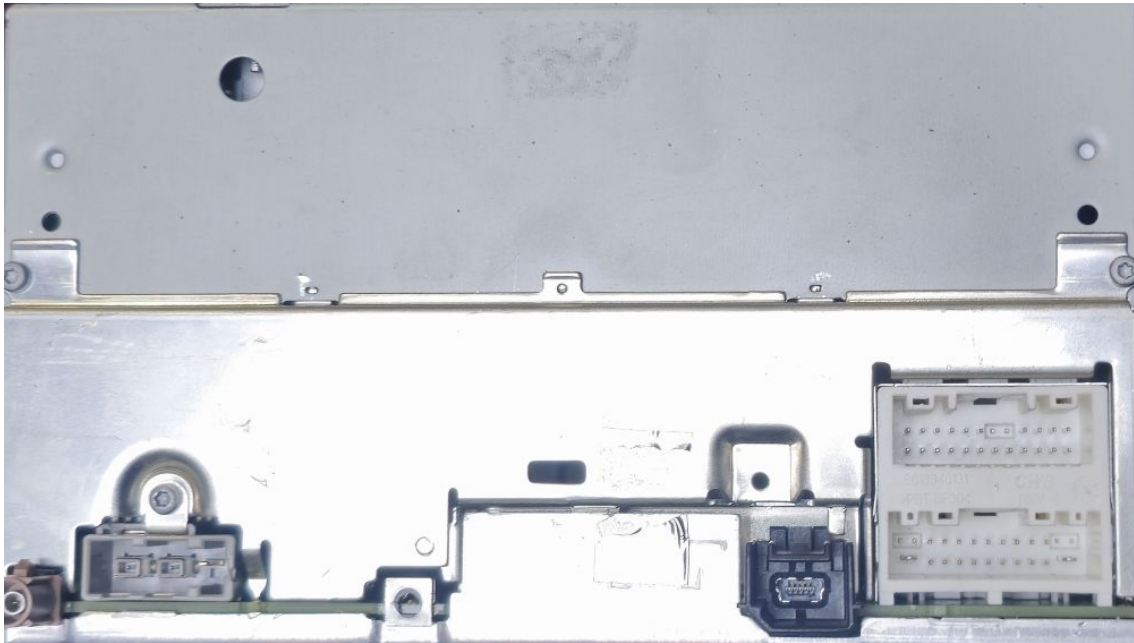

Internal Connection

Connection is same as LCN2

External Connection

External Connection LCN2Kai

Note: For Test Radio on Bench please Connect Test PIN to GND

Front

Connect 4

External

External Connection